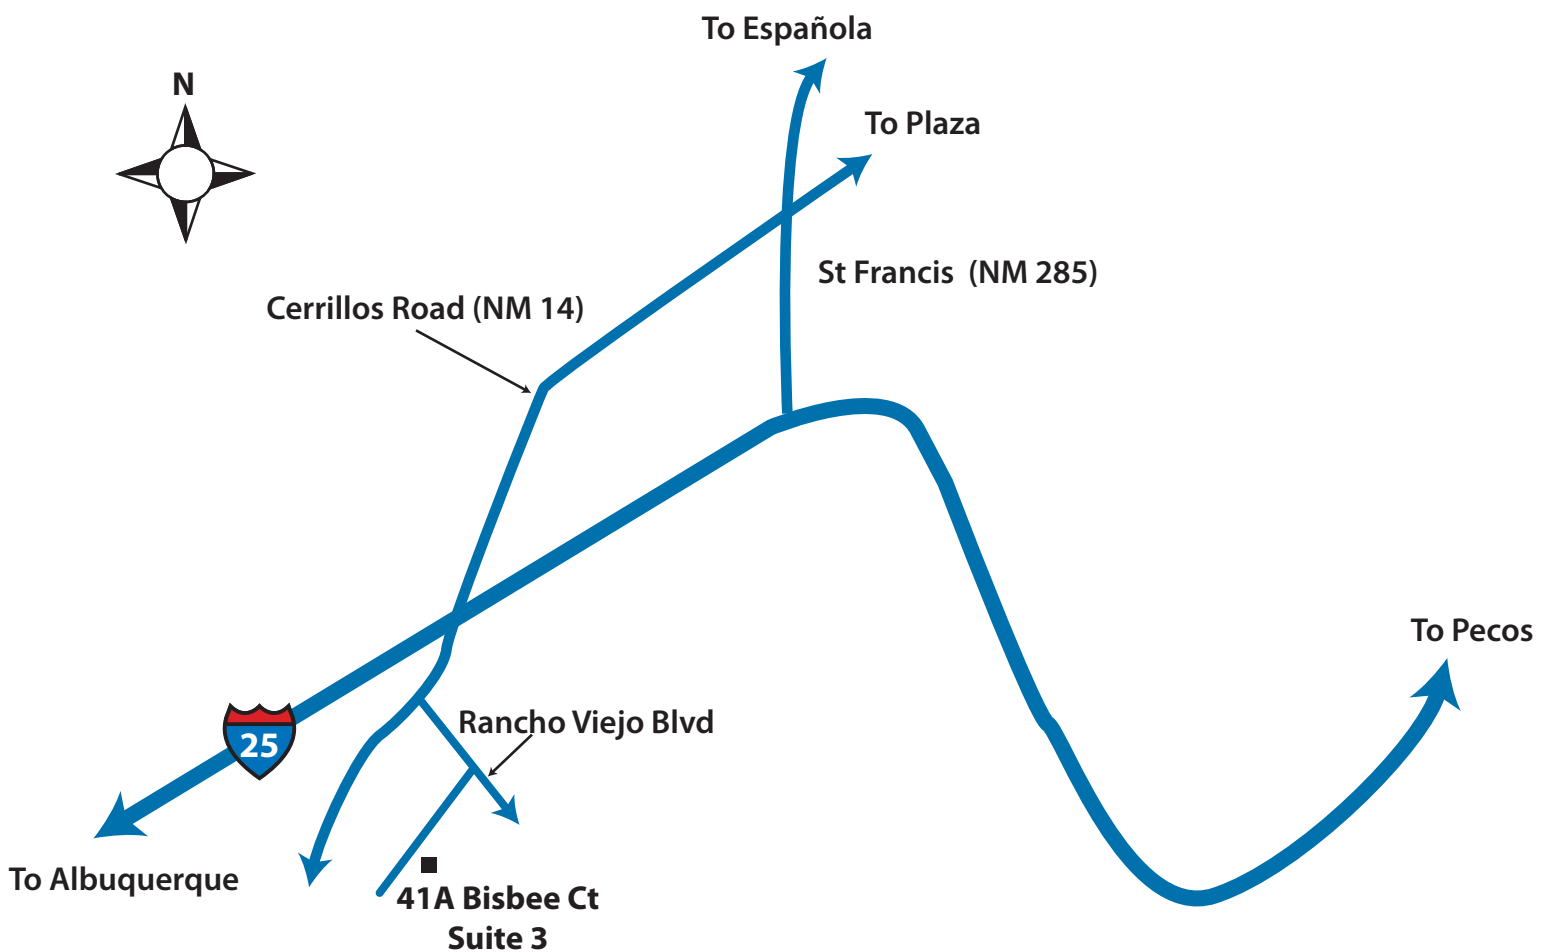

MAP TO STUDIO

41 A Bisbee Court, Ste 3 • Santa Fe, NM 87508

Directions from Cerrillos Rd southbound, after passing

under I-25, 1st Left at light marked

Rancho Viejo Blvd, right on Bisbee Court,

go to end of road, right at 41A Bisbee Court, Suite 3